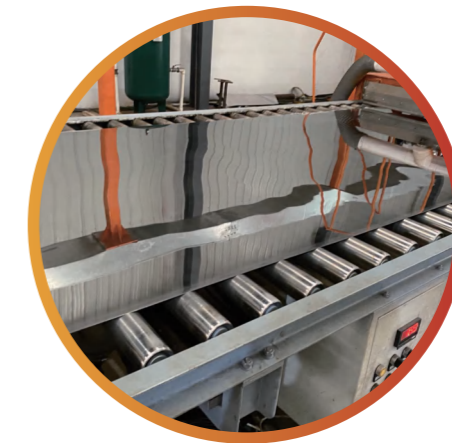

MAIN PRODUCTS

Primary Item	Secondary Item	Three Level Item
Carbon Steel Products	Steel Plate/Sheet	Hot rolled steel plate/sheet
		Cold rolled steel plate/sheet
		Galvanized steel plate/sheet
		Roofing plate/sheet
		Tin plate
	Steel Coil	Hot rolled steel coil
		Cold rolled steel coil
		GI coil & GL coil
		PPGI & PPGL
		Alloy coil/strip
	Steel Pipe/Tube	Round steel pipe/tube
		Square pipe/tube
		Seamless steel pipe/tube
		Galvanized steel pipe/tube
		Special-shaped steel pipe/tube
		API pipe/tube
	Construction Material	H beam & I beam
		U beam & C channel
		Angle bar
		Steel bar
Slotted strut		
Steel rebar		
Steel wire rod		
Steel Wire	Carbon steel wire	
	Galvanized steel wire	
Stainless Steel Products	Stainless Steel Plate/Sheet	
	Stainless Steel Coil/Strip	
	Stainless Steel Pipe/Utube	
	Stainless Steel Bar	
	Stainless Steel Wire	
Aluminum Products	Aluminum Plate/Sheet	
	Aluminum coil	
	Aluminum pipe/tube	
	Aluminum bar	
Copper & Brass	Aluminum profile	
	Copper plate/sheet	
	Copper coil/strip	
	Copper pipe/tube	
	Copper bar	
	Brass plate/sheet	
	Brass coil/strip	
	Brass pipe/tube	
Brass bar		

MAIN PRODUCT DISPLAY