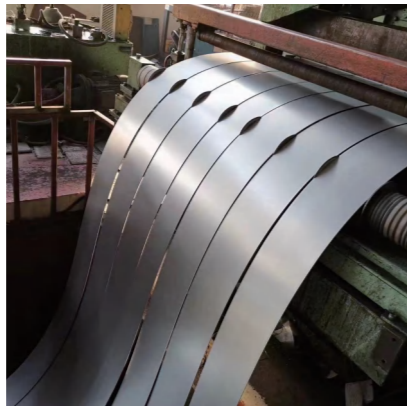

MAIN PRODUCT DISPLAY