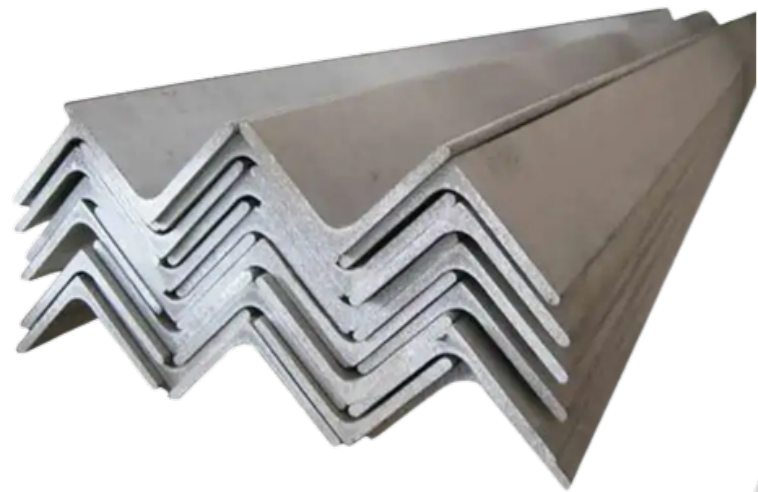

- +507 6128-0684
- dmaryexpress.com
- logistica@dmaryexpress.com
- [/dmaryexpress](https://www.facebook.com/dmaryexpress)
- [@dmaryexpress](https://www.instagram.com/dmaryexpress)
- Calle de los Guayacanes, PH Sun City, Apto 7C,
  Albrook, Corregimiento Ancon,
  Ciudad Panamá