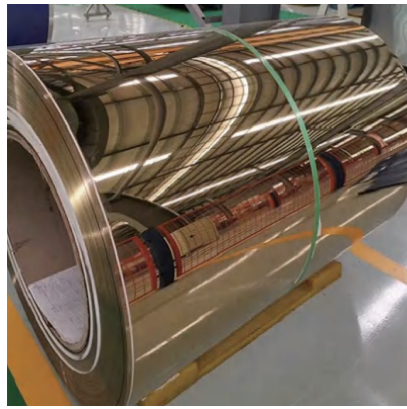

MAIN PRODUCT DISPLAY