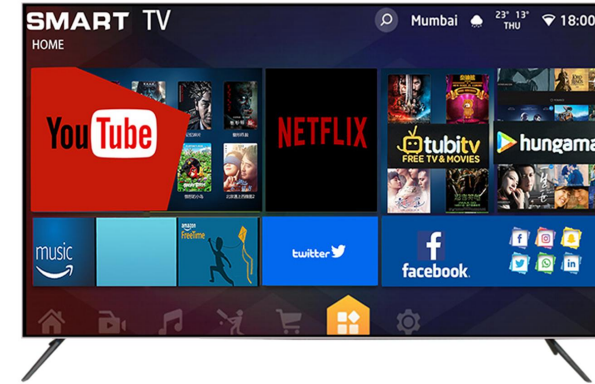

(16:9)		TP Size							
58"	65"	75"	85"	100"	110"	120"			
ATSC	DVB-T T2/S2	ISDB-T	TNT	VGA	TV	USB-	Speaker	VIDEO	Full HD 1080p