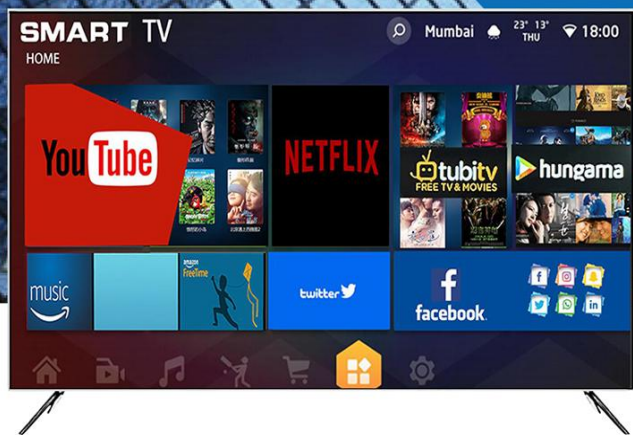

DMary Express

Garantizamos el suministro a tu Empresa.

Catálogo:

Televisores y Monitores

- +507 6128-0684
- dmaryexpress.com
- logistica@dmaryexpress.com
- /dmaryexpress
- @dmaryexpress

Calle de los Guayacanes, PH Sun City, Apto 7C,
Albrook, Corregimiento Ancon,
Ciudad Panamá

No. Notificación:
LIC-41210