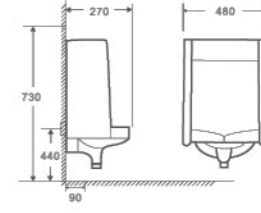

U-506

Wall-hung Urinal
360×300×710mm
 S trap 390mm
 P trap 90mm

U-507

Wall-hung Urinal
480×300×700mm
 S trap 430mm
 P trap 70mm

U-502

Wall-hung Urinal
480×270×730mm
 S trap 440mm
 P trap 90mm

U-511

Wall-hung Urinal
390×355×780mm
 S trap 420mm
 P trap 100mm