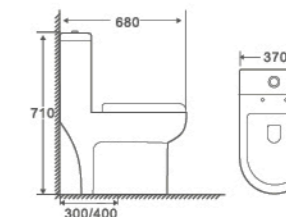

One Piece Toilet
680×370×710mm
S trap 300/400mm
Flushing System Siphonic

8622