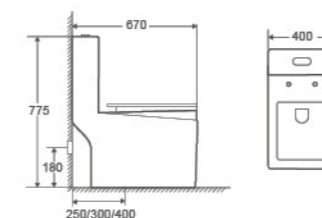

8618

One Piece Toilet
700x360x745mm
 S trap 250/300/400mm
 Flushing System Washdown/Siphonic

Bidet Button

8658

One Piece Toilet
720x365x780mm
 S trap 300/400mm
 Flushing System Washdown

2328

One Piece Toilet
670x400x775mm
 S trap 250/300/400mm
 P trap 180mm
 Flushing System Siphonic/Washdown