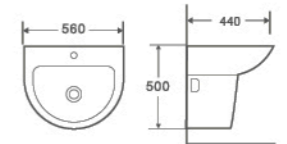

Wall-hung Basin
560×440×500mm
Fixing To Wall With Back

H-225