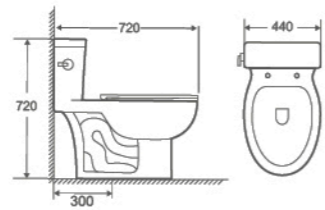

One Piece Toilet
720×440×720mm
S trap 300mm
Flushing System Siphonic

831