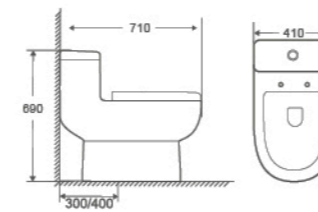

One Piece Toilet
710×410×690mm
S trap 300/400mm
Flushing System Siphonic

8678