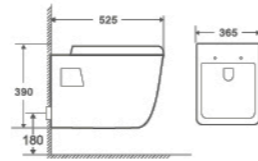

Wall-hung Toilet
525×365×390mm
P trap 180mm
Flushing System Washdown

H413