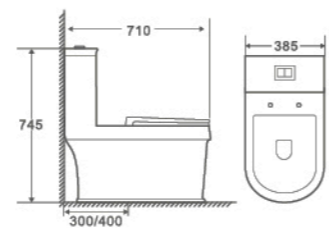

NEW

805

One Piece Toilet
710x365x780mm
S trap 300/400mm
Flushing System Siphonic