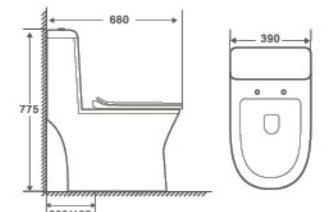

One Piece Toilet
680×390×775mm
S trap 300/400mm
Flushing System Siphonic