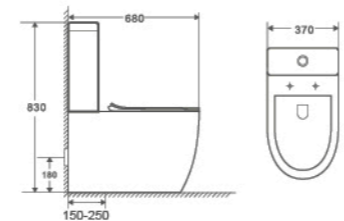

Two Piece Toilet
680×370×830mm
S trap 150-250mm
P trap 180mm
Flushing System Rimless Washdown

1032