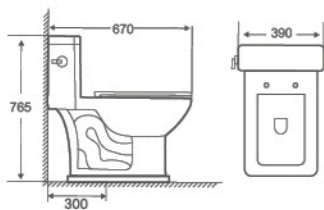

One Piece Toilet
670×390×765mm
S trap 300mm
Flushing System Siphonic

2150