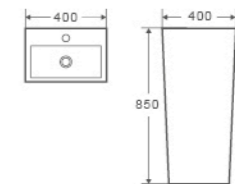

Bustling

series

One Piece Toilet
700×370×780mm
S trap 300/400mm
Flushing System Siphonic

Pedestal Basin
400×400×850mm
Fixing To Wall With Back

Gorgeous

series

One Piece Toilet
700×370×780mm
S trap 300/400mm
Flushing System Siphonic

Basin With Pedestal
400×400×850mm
Fixing To Wall With Back

Luxurious

series

One Piece Toilet
700×370×780mm
S trap 300/400mm
Flushing System Siphonic

Basin With Pedestal
400×400×850mm
Fixing To Wall With Back

Rainbow

series

One Piece Toilet
690×360×740mm
S trap 300/400mm
Flushing System Siphonic

Basin With Pedestal
400×400×850mm
Fixing To Wall With Back