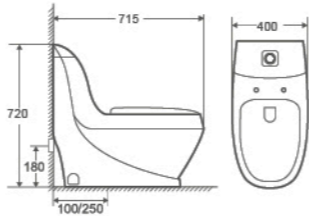

8609

One Piece Toilet
715x400x720mm
S trap 100/250mm
P trap 180mm
Flushing System Washdown