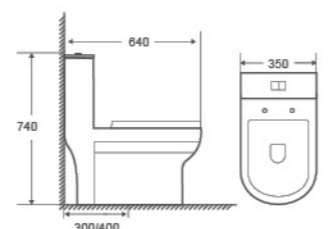

One Piece Toilet
710x385x745mm
 S trap 300/400mm
 Flushing System Four Hole Tornado

NEW

805

One Piece Toilet
710x365x780mm
 S trap 300/400mm
 Flushing System Siphonic

NEW

8629

One Piece Toilet
640x350x740mm
 S trap 300/400mm
 Flushing System Washdown