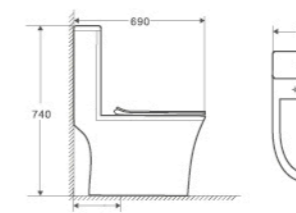

One Piece Toilet
690×360×740mm
S trap 300/400mm
Flushing System Siphonic

004-Q

Basin With Pedestal
400×400×850mm
Fixing To Wall With Back