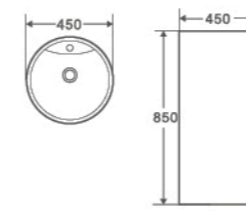

Pedestal Basin
450×450×850mm
Fixing To Wall With Back

LT-032A