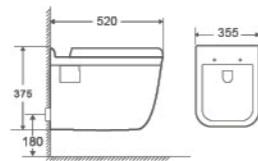

Wall-hung Toilet
520×355×375mm
P trap 180mm
Flushing System Washdown

H405