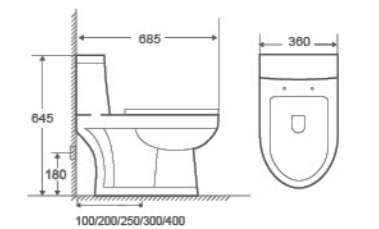

8601

One Piece Toilet
685×360×645mm
S trap 100/200/250/300/400mm
P trap 180mm
Flushing System Washdown