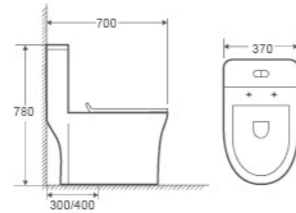

One Piece Toilet
700×370×780mm
S trap 300/400mm
Flushing System Siphonic

004-B

Basin With Pedestal
400×400×850mm
Fixing To Wall With Back