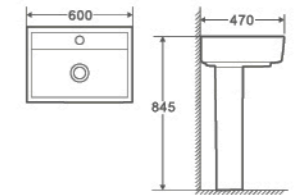

Pedestal Basin
600×470×845mm
Fixing To Wall With Back

P-314