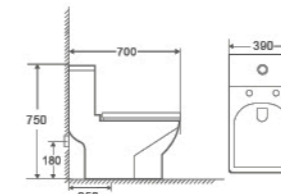

8678

One Piece Toilet
700×390×750mm
S trap 250mm
P trap 180mm
Flushing System Washdown