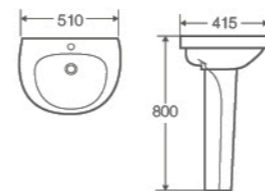

P-319

Pedestal Basin
410×350×750mm
Fixing To Wall With Back

P-313

Pedestal Basin
490×430×800mm
Fixing To Wall With Back

P-307

Pedestal Basin
510×415×800mm
Fixing To Wall With Back

P-329

Pedestal Basin
565×425×820mm
Fixing To Wall With Back