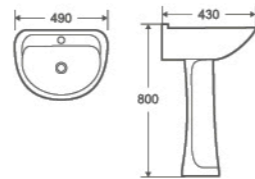

Pedestal Basin
490×430×800mm
Fixing To Wall With Back

P-307