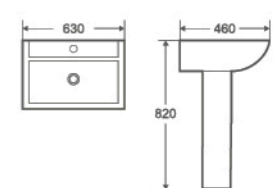

P-310

Pedestal Basin
560×450×800mm
Fixing To Wall With Back

P-121

Pedestal Basin
610×470×810mm
Fixing To Wall With Back

P-320

Pedestal Basin
630×510×800mm
Fixing To Wall With Back

P-309

Pedestal Basin
630×460×820mm
Fixing To Wall With Back