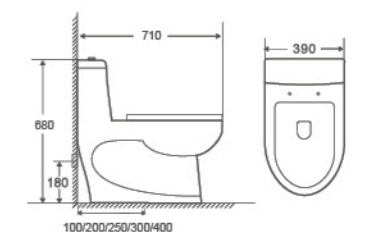

8603

One Piece Toilet
710×390×680mm
S trap 100/200/250/300/400mm
P trap 180mm
Flushing System Washdown