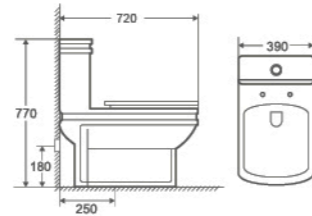

8205

Two Piece Toilet
680×410×790mm
 S trap 250mm
 P trap 180mm
 Flushing System Washdown

P-305

Basin With Pedestal
575×450×855mm
 Fixing To Wall With Back

Classic

series

8680

One Piece Toilet
720×390×770mm
 S trap 250mm
 P trap 180mm
 Flushing System Washdown