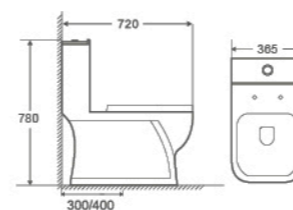

8618

One Piece Toilet
700x360x745mm
 S trap 250/300/400mm
 Flushing System Washdown/Siphonic

Bidet Button

8658

One Piece Toilet
720x365x780mm
 S trap 300/400mm
 Flushing System Washdown

2328

One Piece Toilet
670x400x775mm
 S trap 250/300/400mm
 P trap 180mm
 Flushing System Siphonic/Washdown