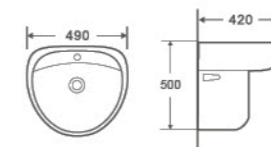

Wall-hung Basin
490×420×500mm
Fixing To Wall With Back

Y-006