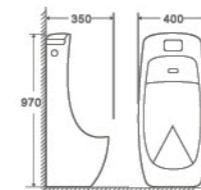

Vertical Urinal
400×350×970mm
Floor-mounted

U-513