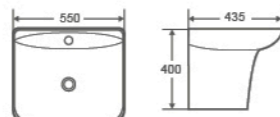

Y-005

Wall-hung Basin
560×440×500mm
Fixing To Wall With Back

H-225

Wall-hung Basin
530×440×360mm
Fixing To Wall With Back

032

Wall-hung Basin
550×435×400mm
Fixing To Wall With Back

H-224

Wall-hung Basin
555×370×450mm
Fixing To Wall With Back