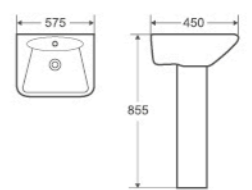

Grace

series

8609

One Piece Toilet
780×410×760mm
S trap 100/250mm
P trap 180mm
Flushing System Washdown

P-333

Basin With Pedestal
620×510×880mm
Fixing To Wall With Back

Simplicity

series

8205

Two Piece Toilet
680×410×790mm
S trap 250mm
P trap 180mm
Flushing System Washdown

P-305

Basin With Pedestal
575×450×855mm
Fixing To Wall With Back