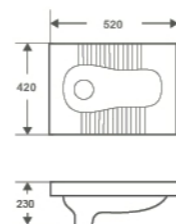

D-215

Squatting Pan (Optional with S pipe)
520x420x230mm
Drainage Patterns: Spill from front /
Spill from back
Embedded Type