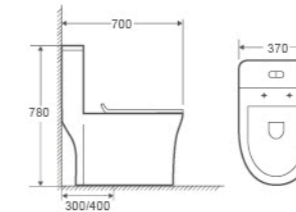

004R

Pedestal Basin
400×400×850mm
 Fixing To Wall With Back

Gorgeous

series

823-G

One Piece Toilet
700×370×780mm
 S trap 300/400mm
 Flushing System Siphonic

004-G

Basin With Pedestal
400×400×850mm
 Fixing To Wall With Back