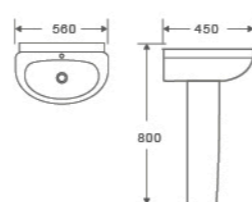

Pedestal Basin
560×450×800mm
Fixing To Wall With Back

P-121