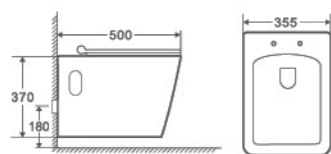

H416

Wall-hung Toilet
530×350×380mm
 P trap 180mm
 Flushing System Washdown

H209

Wall-hung Toilet
540×360×360mm
 P trap 180mm
 Flushing System Washdown

H406

Wall-hung Toilet
500×355×370mm
 P trap 180mm
 Flushing System Washdown