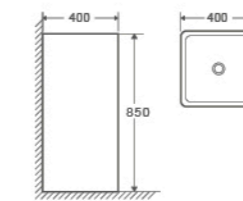

Pedestal Basin
400×400×850mm
Fixing To Wall With Back

LT-018