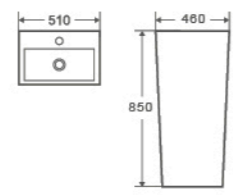

LT-004A

Pedestal Basin
400×400×850mm
Fixing To Wall With Back

LT-018

Pedestal Basin
450×460×970mm
Fixing To Wall With Back

LT-003B

Pedestal Basin
460×460×850mm
Fixing To Wall With Back

LT-014

Pedestal Basin
510×460×850mm
Fixing To Wall With Back