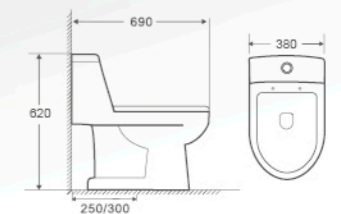

COLORFUL

The quality of detail construction is the collision of color and ceramics. The fusion of square and circle is steady and elegant. We are committed to creating a simple but not simple quality life for you.

- Red
- Orange
- Yellow
- Green
- Blue
- Dark blue
- Black

8623

One Piece Toilet
690×380×620mm
S trap 250/300mm
Flushing System Siphonic