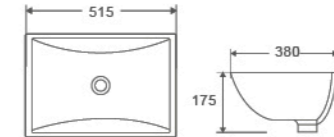

0161

Under Counter Basin
420×335×190mm
 Under Counter Mounted

0201

Under Counter Basin
490×405×210mm
 Under Counter Mounted

0420

Under Counter Basin
515×380×175mm
 Under Counter Mounted

6014

Two Piece Toilet
660×360×805mm
 S trap 150-250mm
 P trap 180mm
 Flushing System Washdown