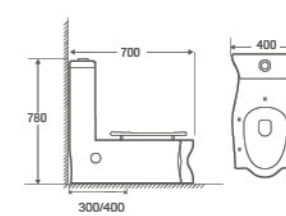

One Piece Toilet
700×400×780mm
S trap 300/400mm
Flushing System Siphonic