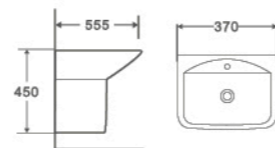

Y-005

Wall-hung Basin
560×440×500mm
Fixing To Wall With Back

H-225

Wall-hung Basin
530×440×360mm
Fixing To Wall With Back

032

Wall-hung Basin
550×435×400mm
Fixing To Wall With Back

H-224

Wall-hung Basin
555×370×450mm
Fixing To Wall With Back