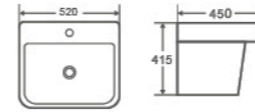

H-222

Wall-hung Basin
550×490×400mm
Fixing To Wall With Back

H-223

Wall-hung Basin
480×440×350mm
Fixing To Wall With Back

H-223

Wall-hung Basin
520×450×415mm
Fixing To Wall With Back

Y-003

Wall-hung Basin
660×510×580mm
Fixing To Wall With Back