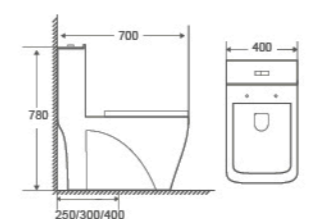

808A

One Piece Toilet
705x370x760mm
 S trap 300/400mm
 Flushing System Siphonic

Bidet Button

8665

One Piece Toilet
700x360x750mm
 S trap 250mm
 Flushing System Washdown

Bidet Button

8616

One Piece Toilet
700x400x780mm
 S trap 250/300/400mm
 Flushing System Siphonic/ Washdown