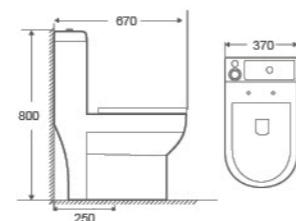

NEW

825-WB

One Piece Toilet
700×360×780mm
 S trap 300mm
 Flushing System Washdown

NEW

8604-WB

One Piece Toilet
670×370×800mm
 S trap 250mm
 Flushing System Washdown

NEW

8223-WB