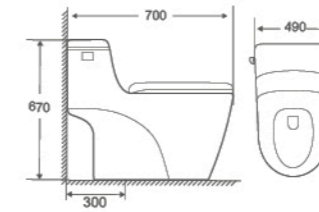

8621

One Piece Toilet
670×400×770mm
 S trap 300/400mm
 Flushing System Siphonic

8627

One Piece Toilet
710×400×780mm
 S trap 300mm
 Flushing System Siphonic

8625

One Piece Toilet
700×490×670mm
 S trap 300mm
 Flushing System Siphonic