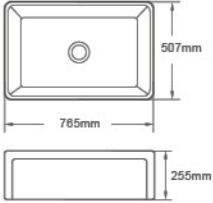

2418B

Apron Kitchen Sink
605×455×256mm
Embedded Type