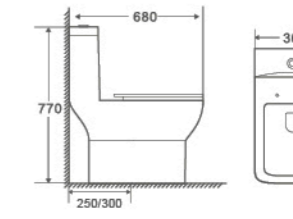

8608

One Piece Toilet
680x360x770mm
S trap 250/300mm
Flushing System Siphonic/ Washdown