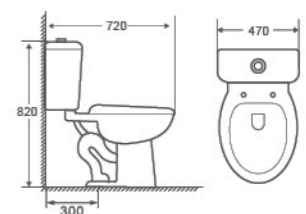

Two Piece Toilet
720×470×820mm
S trap 300mm
Flushing System Siphonic