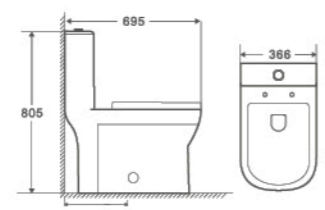

One Piece Toilet
695×366×805mm
S trap 300/400mm
Flushing System Siphonic

358