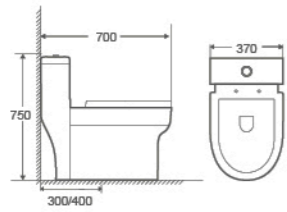

8608

One Piece Toilet
680x360x770mm
 S trap 250/300mm
 Flushing System Siphonic/ Washdown

8629

One Piece Toilet
700×370×750mm
 S trap 300/400mm
 Flushing System Siphonic

8632

One Piece Toilet
640×350×740mm
 S trap 300/400mm
 Flushing System Washdown/Siphonic