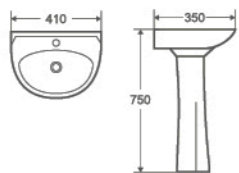

Pedestal Basin
410×350×750mm
Fixing To Wall With Back

P-313