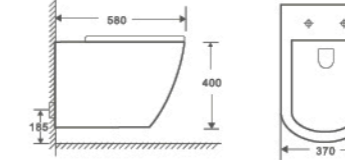

8011

One Piece Toilet
620×355×760mm
 S trap 150-250mm
 P trap 180mm
 Flushing System Washdown

8004

One Piece Toilet
650×380×770mm
 S trap 150/200/250mm
 P trap 180mm
 Flushing System Washdown

6011

Wall-hung Toilet
580×370×400mm
 P trap 185mm
 Flushing System Washdown