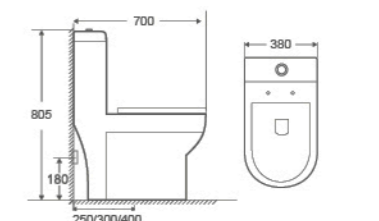

Bidet Button

8604

One Piece Toilet
700×380×805mm
S trap 250/300/400mm
P trap 180mm
Flushing System Washdown/Siphonic