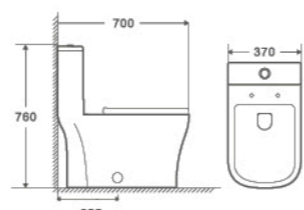

382

One Piece Toilet
685×390×775mm
 S trap 300mm
 Flushing System Siphonic

322

One Piece Toilet
695×366×805mm
 S trap 300/400mm
 Flushing System Siphonic

358

One Piece Toilet
700×370×760mm
 S trap 300mm
 Flushing System Siphonic