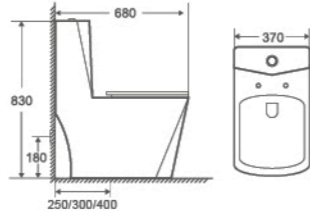

Bidet Button

8609

One Piece Toilet
715x400x720mm
 S trap 100/250mm
 P trap 180mm
 Flushing System Washdown

8614

One Piece Toilet
740x380x750mm
 S trap 250mm
 P trap 180mm
 Flushing System Washdown

8619

One Piece Toilet
680x370x830mm
 S trap 250/300/400mm
 P trap 180mm
 Flushing System Washdown/Siphonic