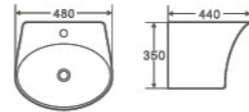

Wall-hung Basin
480×440×350mm
Fixing To Wall With Back

H-223