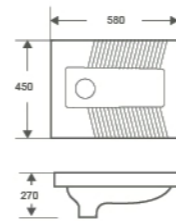

D-212

Squatting Pan (Optional with S pipe)
580x450x270mm
Drainage Patterns: Spill from front /
Spill from back
Embedded Type