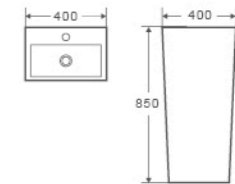

004R

Pedestal Basin
400×400×850mm
 Fixing To Wall With Back

Gorgeous

series

823-G

One Piece Toilet
700×370×780mm
 S trap 300/400mm
 Flushing System Siphonic

004-G

Basin With Pedestal
400×400×850mm
 Fixing To Wall With Back