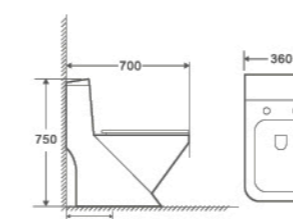

808A

One Piece Toilet
705x370x760mm
 S trap 300/400mm
 Flushing System Siphonic

Bidet Button

8665

One Piece Toilet
700x360x750mm
 S trap 250mm
 Flushing System Washdown

Bidet Button

8616

One Piece Toilet
700x400x780mm
 S trap 250/300/400mm
 Flushing System Siphonic/ Washdown