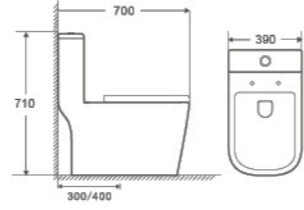

T105

One Piece Toilet
670×390×765mm
 S trap 300mm
 Flushing System Siphonic

2150

One Piece Toilet
720×440×720mm
 S trap 300mm
 Flushing System Siphonic

831

One Piece Toilet
700×390×710mm
 S trap 300/400mm
 Flushing System Siphonic