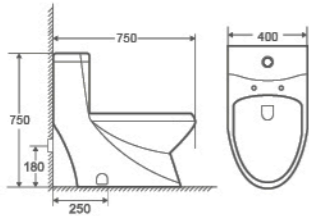

8605

One Piece Toilet
750x400x750mm
S trap 250mm
P trap 180mm
Flushing System Washdown

Bidet Button