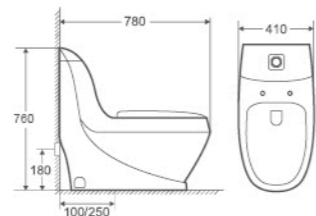

8609

One Piece Toilet
780×410×760mm
S trap 100/250mm
P trap 180mm
Flushing System Washdown