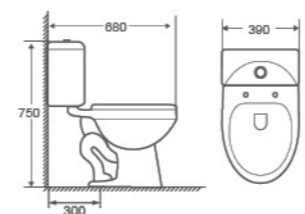

8214

Two Piece Toilet
665×380×800mm
 S trap 250/300mm
 P trap 180mm
 Flushing System Washdown

3882

Two Piece Toilet
680×410×790mm
 S trap 250mm
 P trap 180mm
 Flushing System Washdown

8255

Two Piece Toilet
680×390×750mm
 S trap 300mm
 Flushing System Siphonic