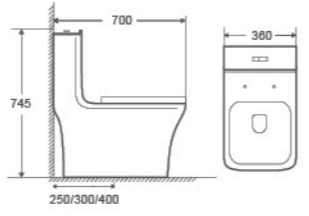

8618

One Piece Toilet
700x360x745mm
S trap 250/300/400mm
Flushing System Washdown/Siphonic