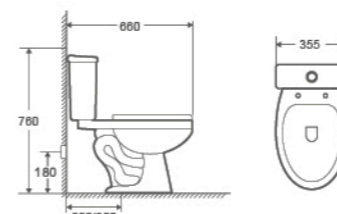

8216

Two Piece Toilet
668×375×785mm
 S trap 250mm
 P trap 180mm
 Flushing System Washdown

8218

Two Piece Toilet
668×375×785mm
 S trap 250mm
 P trap 180mm
 Flushing System Washdown

8212

Two Piece Toilet
660×355×760mm
 S trap 250/300mm
 P trap 180mm
 Flushing System Washdown