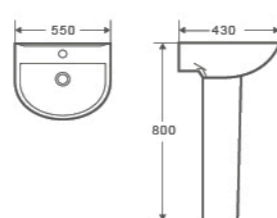

P-201

Pedestal Basin
580×510×850mm
Fixing To Wall With Back

P-330

Pedestal Basin
600×470×845mm
Fixing To Wall With Back

P-314

Pedestal Basin
520×450×800mm
Fixing To Wall With Back

P-318

Pedestal Basin
550×430×800mm
Fixing To Wall With Back