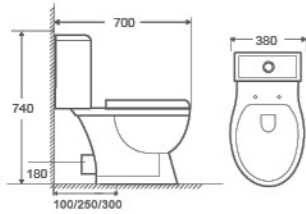

8216

Two Piece Toilet
668×375×785mm
 S trap 250mm
 P trap 180mm
 Flushing System Washdown

8218

Two Piece Toilet
668×375×785mm
 S trap 250mm
 P trap 180mm
 Flushing System Washdown

8212

Two Piece Toilet
660×355×760mm
 S trap 250/300mm
 P trap 180mm
 Flushing System Washdown