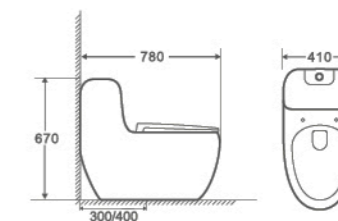

2010

One Piece Toilet
780×410×670mm
S trap 300/400mm
Flushing System Siphonic