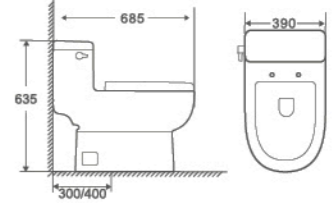

One Piece Toilet
685×390×635mm
S trap 300/400mm
Flushing System Siphonic

8620