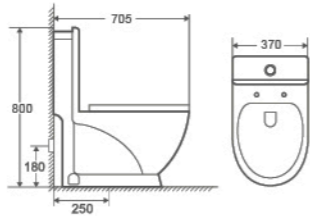

TOILET SERIES

Bidet Button

8605

One Piece Toilet
750x400x750mm
 S trap 250mm
 P trap 180mm
 Flushing System Washdown

Bidet Button

8606

One Piece Toilet
705x370x800mm
 S trap 250mm
 P trap 180mm
 Flushing System Washdown