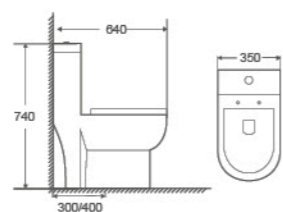

8608

One Piece Toilet
680x360x770mm
 S trap 250/300mm
 Flushing System Siphonic/ Washdown

8629

One Piece Toilet
700×370×750mm
 S trap 300/400mm
 Flushing System Siphonic

8632

One Piece Toilet
640×350×740mm
 S trap 300/400mm
 Flushing System Washdown/Siphonic