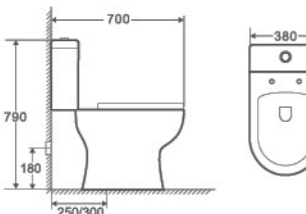

8230

Two Piece Toilet
690×385×750mm
 S trap 100mm
 Flushing System Washdown

8209

Two Piece Toilet
650×360×750mm
 S trap 300mm
 Flushing System Siphonic

8221

Two Piece Toilet
700×380×790mm
 S trap 250/300mm
 P trap 180mm
 Flushing System Washdown/Siphonic