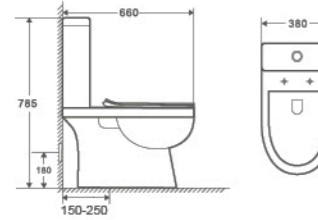

One Piece Toilet
640×370×790mm
 S trap 150-250mm
 P trap 180mm
 Flushing System Washdown

1036

One Piece Toilet
670×370×780mm
 S trap 150-250mm
 P trap 180mm
 Flushing System Washdown

6002

One Piece Toilet
660×380×785mm
 S trap 150-250mm
 P trap 180mm
 Flushing System Washdown