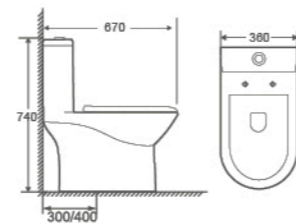

NEW

816

One Piece Toilet
710x380x610mm
 S trap 300/400mm
 Flushing System Siphonic

809

One Piece Toilet
680×360×740mm
 S trap 250/300/400mm
 Flushing System Tornado

813

One Piece Toilet
670×360×740mm
 S trap 300/400mm
 Flushing System Tornado