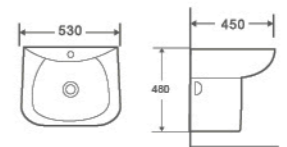

Y-002

Wall-hung Basin
570×450×500mm
Fixing To Wall With Back

Y-001

Wall-hung Basin
490×420×500mm
Fixing To Wall With Back

Y-006

Wall-hung Basin
530×450×480mm
Fixing To Wall With Back

			
8240	8239	8249	8011
Art basin 470×470×155mm Above Counter Mounted	Art basin 430×430×170mm Above Counter Mounted	Art basin 410×410×145mm Above Counter Mounted	Art basin 460×460×165mm Above Counter Mounted
			
			
8072A	8032	8237	8238
Art basin 480×375×130mm Above Counter Mounted	Art basin 440×330×140mm Above Counter Mounted	Art basin 395×395×140mm Above Counter Mounted	Art basin 425×425×120mm Above Counter Mounted
			