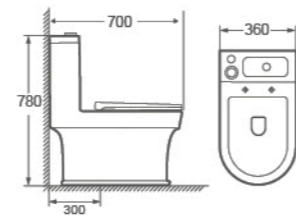

NEW

8604-WB

One Piece Toilet
670×370×800mm
S trap 250mm
Flushing System Washdown