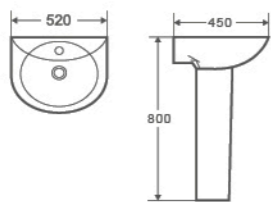

P-201

Pedestal Basin
580×510×850mm
Fixing To Wall With Back

P-330

Pedestal Basin
600×470×845mm
Fixing To Wall With Back

P-314

Pedestal Basin
520×450×800mm
Fixing To Wall With Back

P-318

Pedestal Basin
550×430×800mm
Fixing To Wall With Back