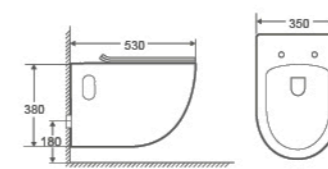

Wall-hung Toilet
530×350×380mm
P trap 180mm
Flushing System Washdown

H209