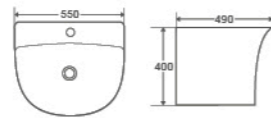

Wall-hung Basin
550×490×400mm
Fixing To Wall With Back

H-223