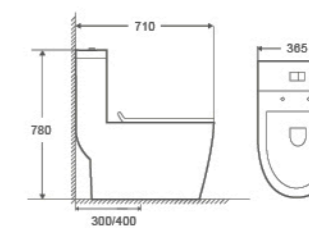

NEW

8629

One Piece Toilet
640x350x740mm
S trap 300/400mm
Flushing System Washdown