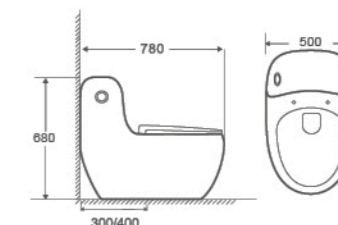

4.8L Single button design

Self-cleaning Glaze

Removable cover plate

Mute slowdown

Big pipe

2009

One Piece Toilet
780×500×680mm
 S trap 300/400mm
 Flushing System Siphonic

2010