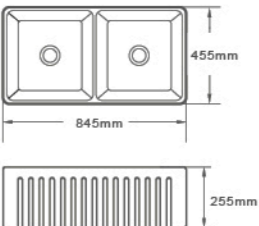

285R

Apron Kitchen Sink
765×507×255mm
 Embedded Type

2418B

Apron Kitchen Sink
605×455×256mm
 Embedded Type

3018A

Apron Kitchen Sink
765×455×255mm
 Embedded Type

3318A

Apron Kitchen Sink
845×455×255mm
 Embedded Type