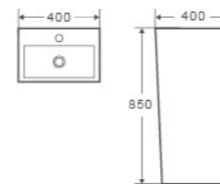

Luxurious

series

823-B

One Piece Toilet
700×370×780mm
 S trap 300/400mm
 Flushing System Siphonic

004-B

Basin With Pedestal
400×400×850mm
 Fixing To Wall With Back

Rainbow

series