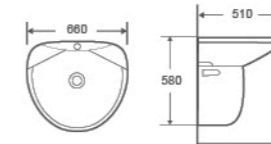

H-222

Wall-hung Basin
550×490×400mm
Fixing To Wall With Back

H-223

Wall-hung Basin
480×440×350mm
Fixing To Wall With Back

H-223

Wall-hung Basin
520×450×415mm
Fixing To Wall With Back

Y-003

Wall-hung Basin
660×510×580mm
Fixing To Wall With Back