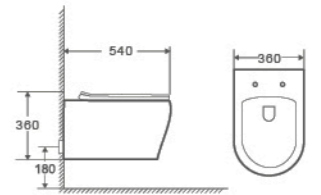

Wall-hung Toilet
540×360×360mm
P trap 180mm
Flushing System Washdown

H406