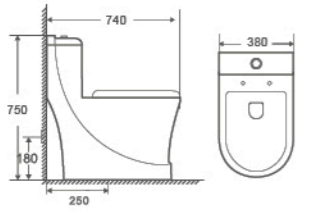

Bidet Button

8609

One Piece Toilet
715x400x720mm
 S trap 100/250mm
 P trap 180mm
 Flushing System Washdown

8614

One Piece Toilet
740x380x750mm
 S trap 250mm
 P trap 180mm
 Flushing System Washdown

8619

One Piece Toilet
680x370x830mm
 S trap 250/300/400mm
 P trap 180mm
 Flushing System Washdown/Siphonic