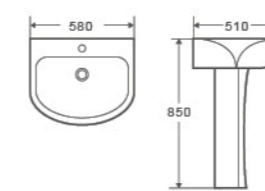

Pedestal Basin
580×510×850mm
Fixing To Wall With Back

P-330