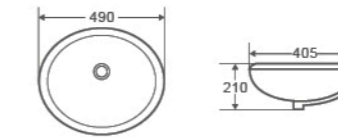

Under Counter Basin
490×405×210mm
Under Counter Mounted

0420