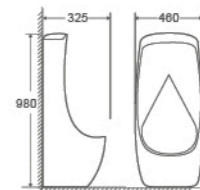

Vertical Urinal
460×325×980mm
Floor-mounted