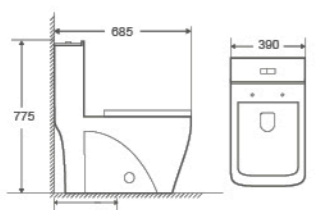

One Piece Toilet
685×390×775mm
S trap 300mm
Flushing System Siphonic

322