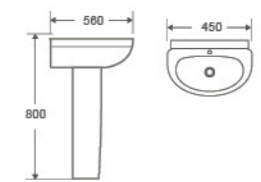

P-332

Basin With Pedestal
610×510×835mm
 Fixing To Wall With Back

Lohas

series

8606

One Piece Toilet
710×390×850mm
 S trap 250mm
 P trap 180mm
 Flushing System Washdown

P-310

Basin With Pedestal
560×450×800mm
 Fixing To Wall With Back