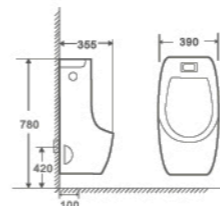

U-506

Wall-hung Urinal
360×300×710mm
 S trap 390mm
 P trap 90mm

U-507

Wall-hung Urinal
480×300×700mm
 S trap 430mm
 P trap 70mm

U-502

Wall-hung Urinal
480×270×730mm
 S trap 440mm
 P trap 90mm

U-511

Wall-hung Urinal
390×355×780mm
 S trap 420mm
 P trap 100mm