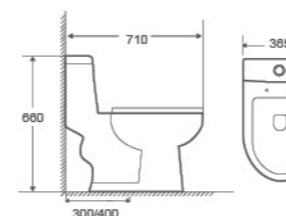

One Piece Toilet
710×365×660mm
S trap 300/400mm
Flushing System Siphonic

8623