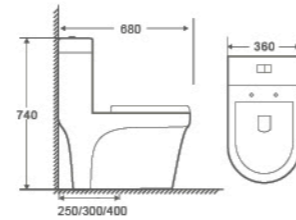

NEW

816

One Piece Toilet
710x380x610mm
 S trap 300/400mm
 Flushing System Siphonic

809

One Piece Toilet
680×360×740mm
 S trap 250/300/400mm
 Flushing System Tornado

813

One Piece Toilet
670×360×740mm
 S trap 300/400mm
 Flushing System Tornado