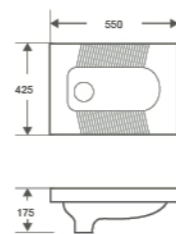

D-208

Squatting Pan (Optional with S pipe)
550x425x175mm
Drainage Patterns: Spill from front /
Spill from back
Embedded Type