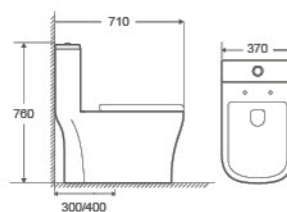

One Piece Toilet
710×370×760mm
S trap 300/400mm
Flushing System Washdown

8653