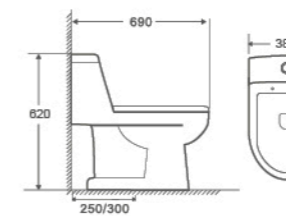

8656

One Piece Toilet
680×370×710mm
 S trap 300/400mm
 Flushing System Siphonic

8622

One Piece Toilet
710×365×660mm
 S trap 300/400mm
 Flushing System Siphonic

8623

One Piece Toilet
690×380×620mm
 S trap 250/300mm
 Flushing System Siphonic