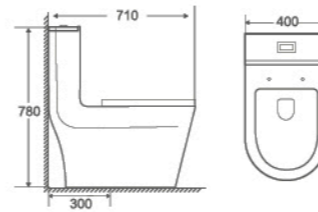

One Piece Toilet
710×400×780mm
S trap 300mm
Flushing System Siphonic

8625