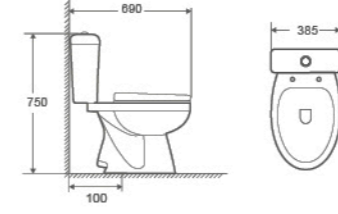

Two Piece Toilet
690×385×750mm
S trap 100mm
Flushing System Washdown

8209