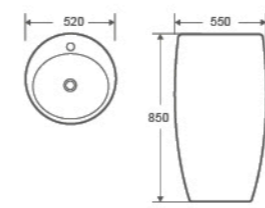

Pedestal Basin
550×520×850mm
Fixing To Wall With Back

LT-023A