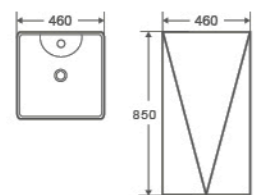

LT-004A

Pedestal Basin
400×400×850mm
Fixing To Wall With Back

LT-018

Pedestal Basin
450×460×970mm
Fixing To Wall With Back

LT-003B

Pedestal Basin
460×460×850mm
Fixing To Wall With Back

LT-014

Pedestal Basin
510×460×850mm
Fixing To Wall With Back