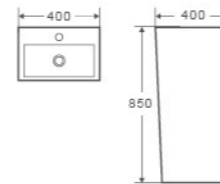

Bustling

series

One Piece Toilet
700×370×780mm
S trap 300/400mm
Flushing System Siphonic

Pedestal Basin
400×400×850mm
Fixing To Wall With Back

Gorgeous

series

One Piece Toilet
700×370×780mm
S trap 300/400mm
Flushing System Siphonic

Basin With Pedestal
400×400×850mm
Fixing To Wall With Back

Luxurious

series

One Piece Toilet
700×370×780mm
S trap 300/400mm
Flushing System Siphonic

Basin With Pedestal
400×400×850mm
Fixing To Wall With Back

Rainbow

series

One Piece Toilet
690×360×740mm
S trap 300/400mm
Flushing System Siphonic

Basin With Pedestal
400×400×850mm
Fixing To Wall With Back