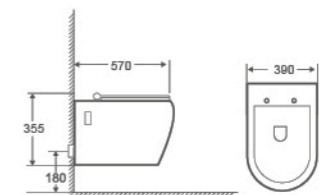

H407

Wall-hung Toilet
565×355×330mm
 P trap 180mm
 Flushing System Washdown

H408

Wall-hung Toilet
500×365×380mm
 P trap 180mm
 Flushing System Washdown

H417

Wall-hung Toilet
570×390×355mm
 P trap 180mm
 Flushing System Washdown