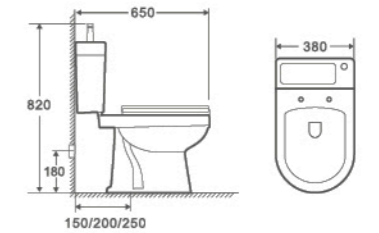

809

One Piece Toilet
680×360×740mm
S trap 250/300/400mm
Flushing System Tornado

813

One Piece Toilet
670×360×740mm
S trap 300/400mm
Flushing System Tornado

NEW

825-WB

One Piece Toilet
700×360×780mm
S trap 300mm
Flushing System Washdown

NEW

8604-WB

One Piece Toilet
670×370×800mm
S trap 250mm
Flushing System Washdown

NEW

8223-WB

One Piece Toilet
650×380×820mm
S trap 150/200/250mm
P trap 180mm
Flushing System Siphonic

8601

One Piece Toilet
685×360×645mm
S trap 100/200/250/300/400mm
P trap 180mm
Flushing System Washdown

8603

One Piece Toilet
710×390×680mm
S trap 100/200/250/300/400mm
P trap 180mm
Flushing System Washdown

Bidet Button

8604

One Piece Toilet
700×380×805mm
S trap 250/300/400mm
P trap 180mm
Flushing System Washdown/Siphonic