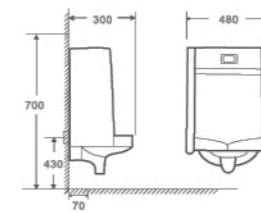

U-506

Wall-hung Urinal
360×300×710mm
 S trap 390mm
 P trap 90mm

U-507

Wall-hung Urinal
480×300×700mm
 S trap 430mm
 P trap 70mm

U-502

Wall-hung Urinal
480×270×730mm
 S trap 440mm
 P trap 90mm

U-511

Wall-hung Urinal
390×355×780mm
 S trap 420mm
 P trap 100mm