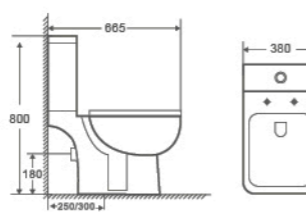

Two Piece Toilet
665×380×800mm
S trap 250/300mm
P trap 180mm
Flushing System Washdown

3882