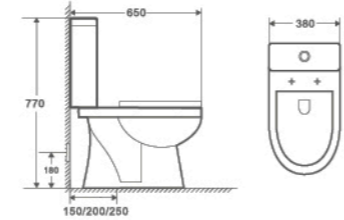

One Piece Toilet
650×380×770mm
S trap 150/200/250mm
P trap 180mm
Flushing System Washdown

6011