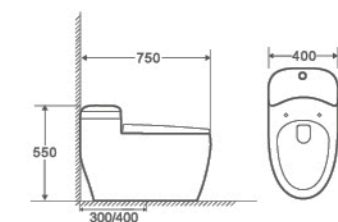

2005

One Piece Toilet
750×400×550mm
S trap 300/400mm
Flushing System Siphonic