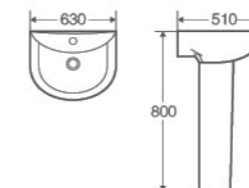

P-310

Pedestal Basin
560×450×800mm
Fixing To Wall With Back

P-121

Pedestal Basin
610×470×810mm
Fixing To Wall With Back

P-320

Pedestal Basin
630×510×800mm
Fixing To Wall With Back

P-309

Pedestal Basin
630×460×820mm
Fixing To Wall With Back