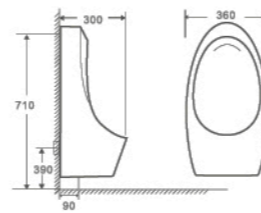

Wall-hung Urinal
360×300×710mm
S trap 390mm
P trap 90mm

U-507