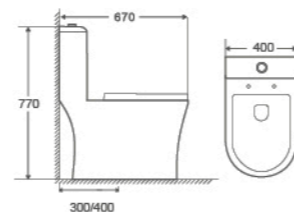

One Piece Toilet
670×400×770mm
S trap 300/400mm
Flushing System Siphonic

8627