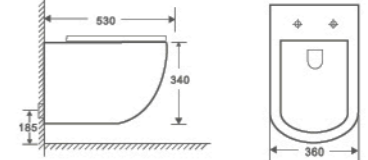

Wall-hung Toilet
530×360×340mm
P trap 185mm
Flushing System Washdown