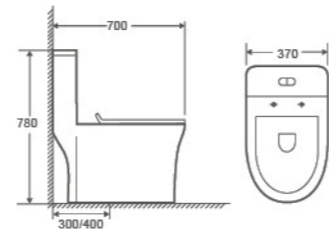

NEW

8135

One Piece Toilet
705x385x705mm
S trap 300/400mm
Flushing System Siphonic

NEW

8133

One Piece Toilet
700x385x705mm
S trap 300/400mm
Flushing System Siphonic

NEW

823

One Piece Toilet
700x370x780mm
S trap 300/400mm
Flushing System Siphonic

NEW

807

One Piece Toilet
690x375x820mm
S trap 300/400mm
Flushing System Four Hole Tornado

NEW

825

One Piece Toilet
710x385x745mm
S trap 300/400mm
Flushing System Four Hole Tornado

NEW

805

One Piece Toilet
710x365x780mm
S trap 300/400mm
Flushing System Siphonic

NEW

8629

One Piece Toilet
640x350x740mm
S trap 300/400mm
Flushing System Washdown

NEW

816

One Piece Toilet
710x380x610mm
S trap 300/400mm
Flushing System Siphonic