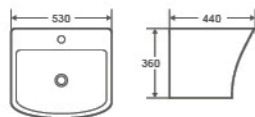

Wall-hung Basin
530×440×360mm
Fixing To Wall With Back

032