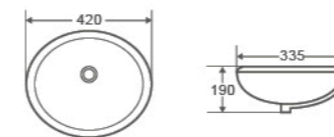

Under Counter Basin
420×335×190mm
Under Counter Mounted

0201