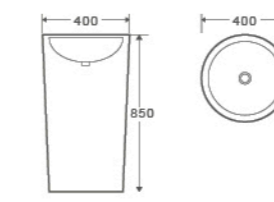

LT-002

Pedestal Basin
550×520×850mm
Fixing To Wall With Back

LT-023A

Pedestal Basin
450×450×850mm
Fixing To Wall With Back

LT-032A

Pedestal Basin
400×400×850mm
Fixing To Wall With Back

LT-019

Pedestal Basin
450×380×850mm
Fixing To Wall With Back