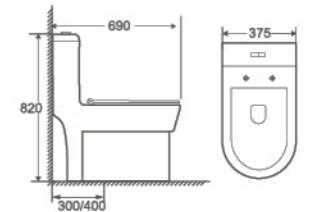

NEW

823

One Piece Toilet
700x370x780mm
 S trap 300/400mm
 Flushing System Siphonic

NEW

807

One Piece Toilet
690x375x820mm
 S trap 300/400mm
 Flushing System Four Hole Tornado

NEW

825