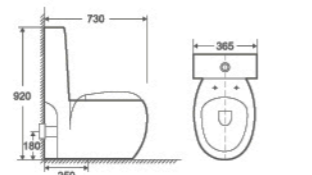

8681

One Piece Toilet
730×365×920mm
S trap 250mm
P trap 180mm
Flushing System Washdown