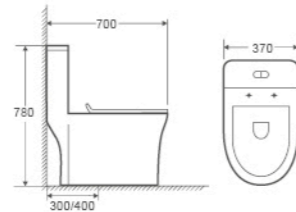

8678

One Piece Toilet
700×390×750mm
 S trap 250mm
 P trap 180mm
 Flushing System Washdown

P-330

Basin With Pedestal
600×480×840mm
 Fixing To Wall With Back

Bustling

series

823-R

One Piece Toilet
700×370×780mm
 S trap 300/400mm
 Flushing System Siphonic