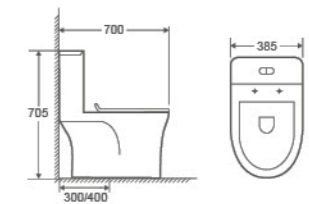

One Piece Toilet
620×380×410mm
 S trap 300/400mm
 Flushing System Siphonic

NEW

8135

One Piece Toilet
705x385x705mm
 S trap 300/400mm
 Flushing System Siphonic

NEW

8133

One Piece Toilet
700x385x705mm
 S trap 300/400mm
 Flushing System Siphonic