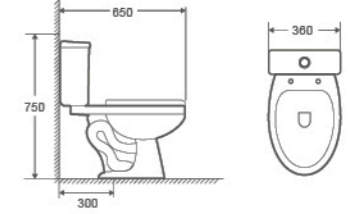

Two Piece Toilet
650×360×750mm
S trap 300mm
Flushing System Siphonic

8221