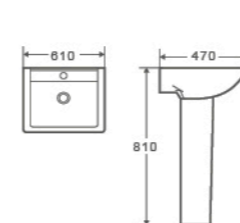

Pedestal Basin
610×470×810mm
Fixing To Wall With Back

P-320