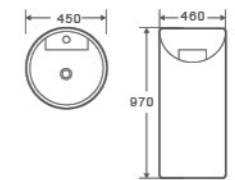

Pedestal Basin
450×460×970mm
Fixing To Wall With Back

LT-003B

Pedestal Basin
460×460×850mm
Fixing To Wall With Back