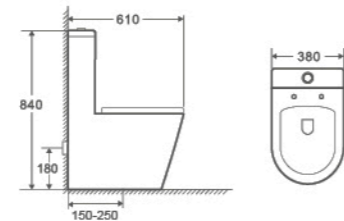

Two Piece Toilet
610×380×840mm
S trap 150-250mm
P trap 180mm
Flushing System Washdown

102N-TPT