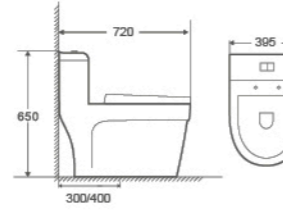

8641

One Piece Toilet
685×390×635mm
 S trap 300/400mm
 Flushing System Siphonic

8620

One Piece Toilet
710×370×760mm
 S trap 300/400mm
 Flushing System Washdown

8653

One Piece Toilet
720×395×650mm
 S trap 300/400mm
 Flushing System Siphonic