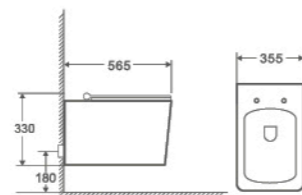

Wall-hung Toilet
565×355×330mm
P trap 180mm
Flushing System Washdown

H408