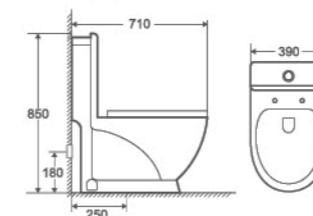

P-332

Basin With Pedestal
610×510×835mm
 Fixing To Wall With Back

Lohas

series

8606

One Piece Toilet
710×390×850mm
 S trap 250mm
 P trap 180mm
 Flushing System Washdown

P-310

Basin With Pedestal
560×450×800mm
 Fixing To Wall With Back