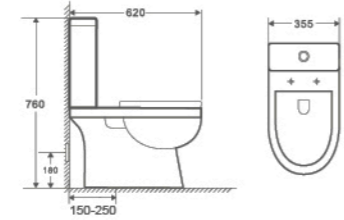

One Piece Toilet
620×355×760mm
S trap 150-250mm
P trap 180mm
Flushing System Washdown

8004