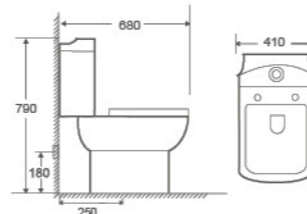

Two Piece Toilet
680×410×790mm
S trap 250mm
P trap 180mm
Flushing System Washdown

8255