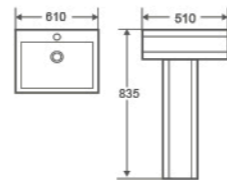

P-332

Basin With Pedestal
610×510×835mm
Fixing To Wall With Back