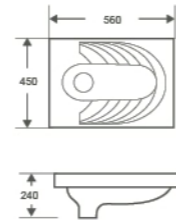

D-210

Squatting Pan (Optional with S pipe)
560x450x240mm
Drainage Patterns: Spill from front /
Spill from back
Embedded Type