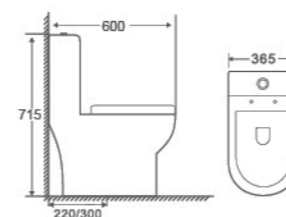

8647

One Piece Toilet
680×390×775mm
 S trap 300/400mm
 Flushing System Siphonic

8654

One Piece Toilet
600×365×715mm
 S trap 220/300mm
 Flushing System Siphonic

8659

One Piece Toilet
610×370×680mm
 S trap 300/400mm
 Flushing System Siphonic