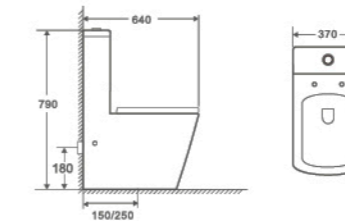

One Piece Toilet
640×370×790mm
S trap 150-250mm
P trap 180mm
Flushing System Washdown

1036