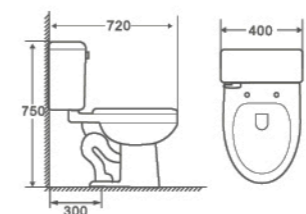

Two Piece Toilet
720×400×750mm
S trap 300mm
Flushing System Siphonic

2602