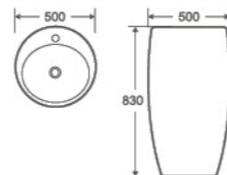

Modern

series

8681

One Piece Toilet
730×365×920mm
 S trap 250mm
 P trap 180mm
 Flushing System Washdown

P-323

Basin With Pedestal
500×500×830mm
 Fixing To Wall With Back

Demure

series