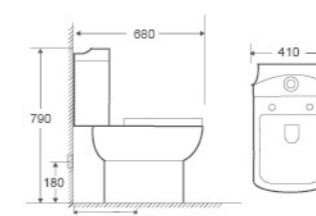

8205

Two Piece Toilet
680×410×790mm
S trap 250mm
P trap 180mm
Flushing System Washdown

P-305

Basin With Pedestal
575×450×855mm
Fixing To Wall With Back