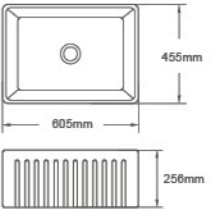

3018A

Apron Kitchen Sink
765×455×255mm
Embedded Type