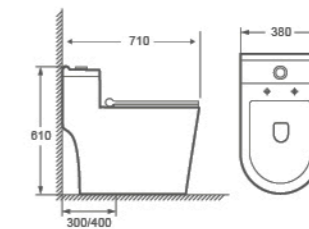

NEW

8135

One Piece Toilet
705x385x705mm
S trap 300/400mm
Flushing System Siphonic

NEW

8133

One Piece Toilet
700x385x705mm
S trap 300/400mm
Flushing System Siphonic

NEW

823

One Piece Toilet
700x370x780mm
S trap 300/400mm
Flushing System Siphonic

NEW

807

One Piece Toilet
690x375x820mm
S trap 300/400mm
Flushing System Four Hole Tornado

NEW

825

One Piece Toilet
710x385x745mm
S trap 300/400mm
Flushing System Four Hole Tornado

NEW

805

One Piece Toilet
710x365x780mm
S trap 300/400mm
Flushing System Siphonic

NEW

8629

One Piece Toilet
640x350x740mm
S trap 300/400mm
Flushing System Washdown

NEW

816

One Piece Toilet
710x380x610mm
S trap 300/400mm
Flushing System Siphonic