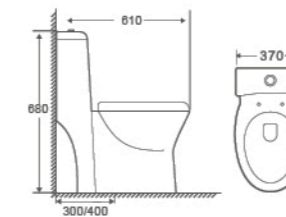

8647

One Piece Toilet
680×390×775mm
 S trap 300/400mm
 Flushing System Siphonic

8654

One Piece Toilet
600×365×715mm
 S trap 220/300mm
 Flushing System Siphonic

8659

One Piece Toilet
610×370×680mm
 S trap 300/400mm
 Flushing System Siphonic