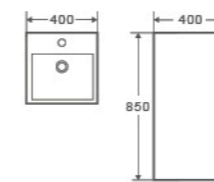

Pedestal Basin
400×400×850mm
Fixing To Wall With Back

LT-004A