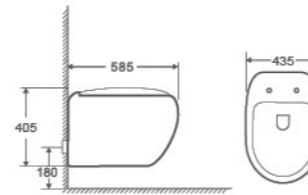

H403

Wall-hung Toilet
520×355×375mm
 P trap 180mm
 Flushing System Washdown

H405

Wall-hung Toilet
525×365×390mm
 P trap 180mm
 Flushing System Washdown

H413

Wall-hung Toilet
585×435×405mm
 P trap 180mm
 Flushing System Washdown