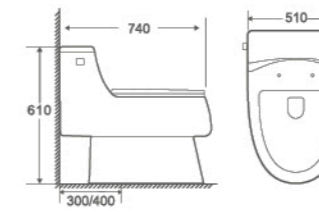

8631

One Piece Toilet
680×380×710mm
 S trap 250/300mm
 Flushing System Washdown

8652

One Piece Toilet
710×410×690mm
 S trap 300/400mm
 Flushing System Siphonic

8678

One Piece Toilet
740×510×610mm
 S trap 300/400mm
 Flushing System Siphonic