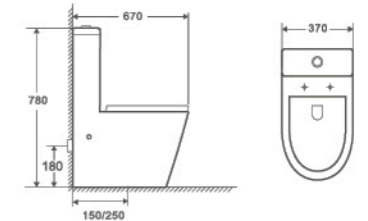

One Piece Toilet
670×370×780mm
S trap 150-250mm
P trap 180mm
Flushing System Washdown

6002