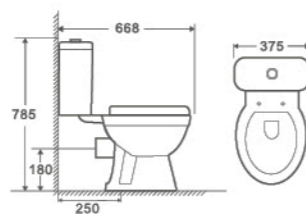

- Red
- Orange
- Yellow
- Green
- Blue
- Dark blue
- Black

8623

One Piece Toilet
690×380×620mm
 S trap 250/300mm
 Flushing System Siphonic

8203

Two Piece Toilet
700×380×740mm
 S trap 100/250/300mm
 P trap 180mm
 Flushing System Washdown

8216

Two Piece Toilet
668×375×785mm
 S trap 250mm
 P trap 180mm
 Flushing System Washdown

8218

Two Piece Toilet
668×375×785mm
 S trap 250mm
 P trap 180mm
 Flushing System Washdown

8212

Two Piece Toilet
660×355×760mm
 S trap 250/300mm
 P trap 180mm
 Flushing System Washdown