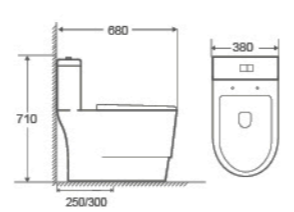

One Piece Toilet
680×380×710mm
S trap 250/300mm
Flushing System Washdown

8652