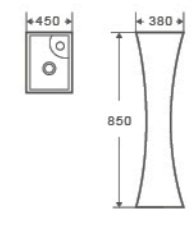

LT-002

Pedestal Basin
550×520×850mm
Fixing To Wall With Back

LT-023A

Pedestal Basin
450×450×850mm
Fixing To Wall With Back

LT-032A

Pedestal Basin
400×400×850mm
Fixing To Wall With Back

LT-019

Pedestal Basin
450×380×850mm
Fixing To Wall With Back