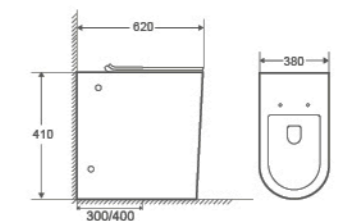

2019

- Without water tank
- Hand flushing
- Kick and flush
- Built in battery

One Piece Toilet
620×380×410mm
S trap 300/400mm
Flushing System Siphonic