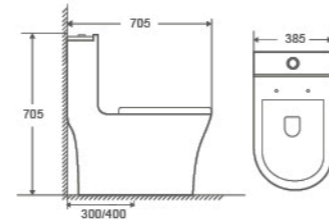

One Piece Toilet
620×380×410mm
 S trap 300/400mm
 Flushing System Siphonic

NEW

8135

One Piece Toilet
705x385x705mm
 S trap 300/400mm
 Flushing System Siphonic

NEW

8133

One Piece Toilet
700x385x705mm
 S trap 300/400mm
 Flushing System Siphonic