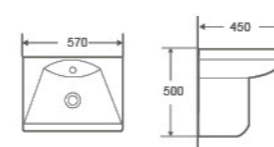

Wall-hung Basin
570×450×500mm
Fixing To Wall With Back

Y-001