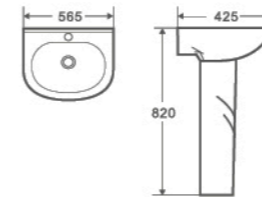

P-319

Pedestal Basin
410×350×750mm
Fixing To Wall With Back

P-313

Pedestal Basin
490×430×800mm
Fixing To Wall With Back

P-307

Pedestal Basin
510×415×800mm
Fixing To Wall With Back

P-329

Pedestal Basin
565×425×820mm
Fixing To Wall With Back