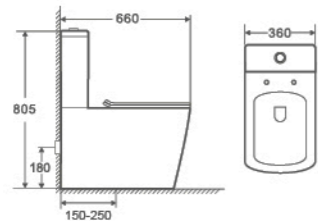

0161

Under Counter Basin
420×335×190mm
 Under Counter Mounted

0201

Under Counter Basin
490×405×210mm
 Under Counter Mounted

0420

Under Counter Basin
515×380×175mm
 Under Counter Mounted

6014

Two Piece Toilet
660×360×805mm
 S trap 150-250mm
 P trap 180mm
 Flushing System Washdown