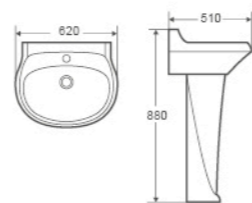

	<p>104N-WHT</p> <p>Wall-hung Toilet 535×365×310mm P trap 180mm Flushing System Rimless Washdown</p>  
	<p>104N-B</p> <p>Floor Standing Bidet 530×360×395mm Fixing To Wall With Back</p>  
	<p>104N-WB</p> <p>Wall-hung Basin 520×435×385mm Fixing To Wall With Back</p>  

Grace

series

8609

One Piece Toilet
780×410×760mm
 S trap 100/250mm
 P trap 180mm
 Flushing System Washdown

P-333

Basin With Pedestal
620×510×880mm
 Fixing To Wall With Back

Simplicity

series