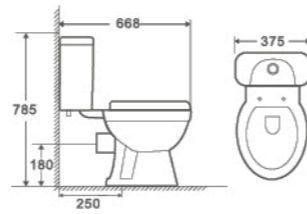

Two Piece Toilet
668×375×785mm
S trap 250mm
P trap 180mm
Flushing System Washdown

8212