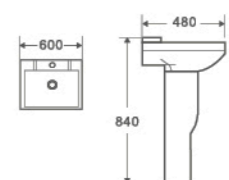

P-330

Basin With Pedestal
600×480×840mm
Fixing To Wall With Back