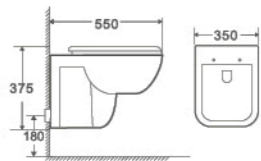

8138C

Two Piece Toilet
720×400×750mm
 S trap 300mm
 Flushing System Siphonic

2602

Two Piece Toilet
720×470×820mm
 S trap 300mm
 Flushing System Siphonic

H402

Wall-hung Toilet
550×350×375mm
 P trap 180mm
 Flushing System Washdown