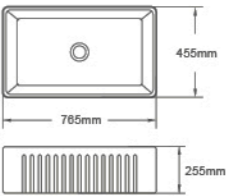

285R

Apron Kitchen Sink
765×507×255mm
 Embedded Type

2418B

Apron Kitchen Sink
605×455×256mm
 Embedded Type

3018A

Apron Kitchen Sink
765×455×255mm
 Embedded Type

3318A

Apron Kitchen Sink
845×455×255mm
 Embedded Type