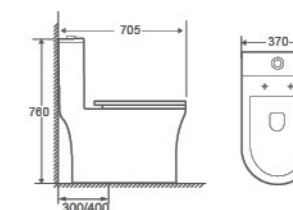

808A

One Piece Toilet
705x370x760mm
S trap 300/400mm
Flushing System Siphonic

Bidet Button