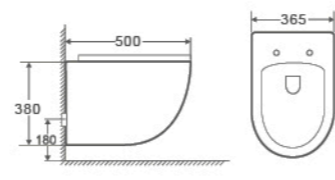

Wall-hung Toilet
500×365×380mm
P trap 180mm
Flushing System Washdown

H417